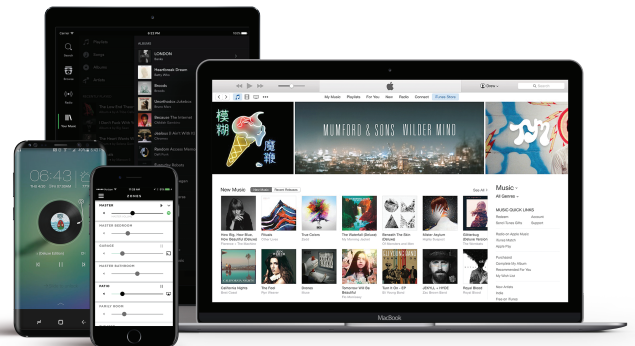

VSSL.

SET YOUR MUSIC FREE

NATIVE STREAMING™

Chromecast built-in

STREAM FROM APPS YOU ALREADY KNOW AND USE
NO THIRD PARTY APPS NECESSARY

THE POWER OF VOICE CONTROL

ALEXA | GOOGLE ASSISTANT | SIRI

USE SIMPLE VOICE PROMPTS TO STREAM
YOUR MUSIC TO ANY ZONE

Chromecast built-in

MUSIC TO YOUR EARS

VSSL has made it easier than ever to stream your music from any device using Airplay 2 and Siri, Chromecast Built-in and the Google Assistant, Alexa Cast and Alexa, Spotify Connect, or Bluetooth. Simply use the devices and apps you already know and use, no third-party apps needed. The A.6x has made listening to the music you love even easier by integrating the power of voice control. Simply ask the Google Assistant, Alexa or Siri to play music to any zone. The A.6x was designed to grow with your home audio system and seamlessly pairs with the VSSL three zone (A.3x) and single zone (A.1x) music streaming systems. With VSSL you can have multiple rooms playing in complete unison while others stream their own playlist.

A.6x SPECIFICATIONS:

Zones: 6
Channels: 12
Amplifier: Class D, 50 watt @ 8 Ω RMS, 75 watt @ 4 Ω RMS
Inputs: (6) Matrixed Analog, (1) Optical, (1) IR, (1) Network
Wireless Inputs: Airplay2/Chromecast built-in/Spotify Connect/Alexa Cast/
Outputs: (6) Matrixed Analog, (1) Network

EQ: 7-band adjustable
S/N Ratio: >101 dB
Frequency Response: 20 - 50,000 Hz
Rack Space: 2U
Operating Voltage: 115-230 VAC 50/60 Hz auto switch
Dimensions (No Feet): 17" W x 3.46" H x 14" D
Dimensions (With Feet): 17" W x 4.7" H x 14" D